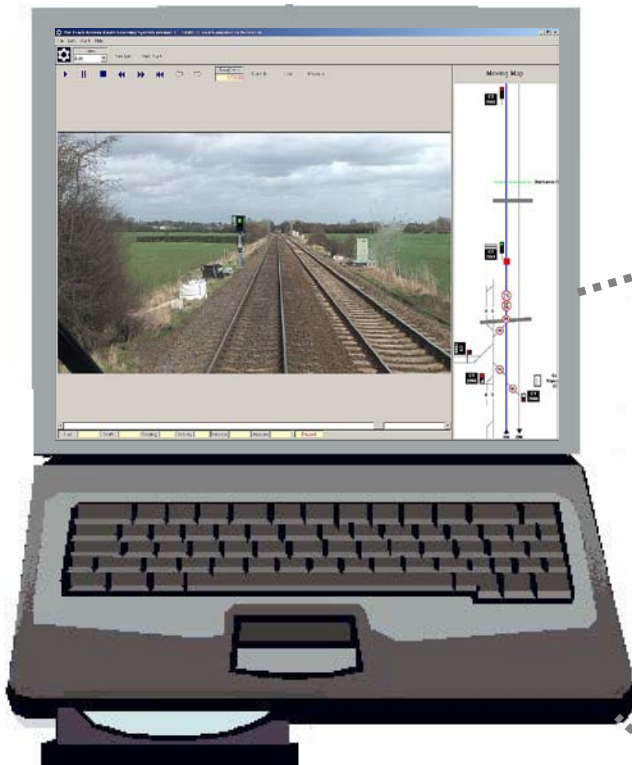

COMPUTER PRODUCTS

ComputerRoutes

ComputerRoutes

Track Access ComputerRoutes is the industry standard computer route learning and information package. Now used throughout the UK by all leading Train and Freight Operating Companies. Plug and play via USB device, from DVD or hard drive, the system offers HD video quality linked with a moving map of users choice. ComputerRoutes have many advantages over the conventional DVD's, for users operating on a technical training platform.

FEATURES

- System combines driver schematic and video
- Moving map synchronisation with video
- All normal video controls + full screen replay
- Filmed in widescreen HD Video
- Copy/Paste frames from into windows clipboard
- Supplied on DVD's, USB key, or HDD
- For computers, laptops & servers
- PDF printable map
- Supplied with Routebox library software
- NEW RELEASE for November 2009