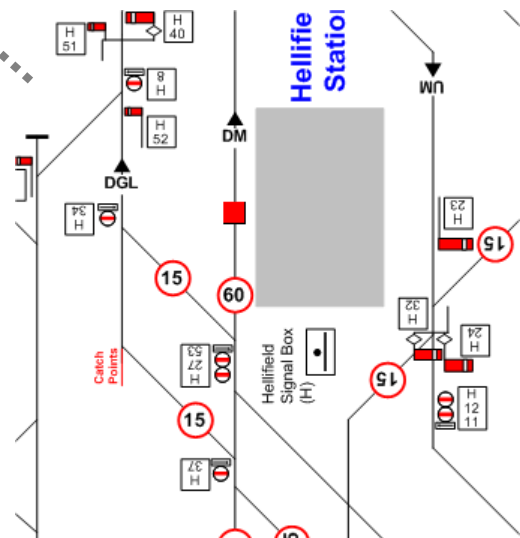

COMPUTER PRODUCTS

ComputerRoutes

ComputerRoutes

Track Access ComputerRoutes is the industry standard computer route learning and information package. Now used throughout the UK by all leading Train and Freight Operating Companies. Plug and play via USB device, from DVD or hard drive, the system offers HD video quality linked with a moving map of users choice. ComputerRoutes have many advantages over the conventional DVD's, for users operating on a technical training platform.

FEATURES

- System combines driver schematic and video
- Moving map synchronisation with video
- All normal video controls + full screen replay
- Filmed in widescreen HD Video
- Copy/Paste frames from into windows clipboard
- Supplied on DVD's, USB key, or HDD
- For computers, laptops & servers
- PDF printable map
- Supplied with Routebox library software
- NEW RELEASE for November 2009