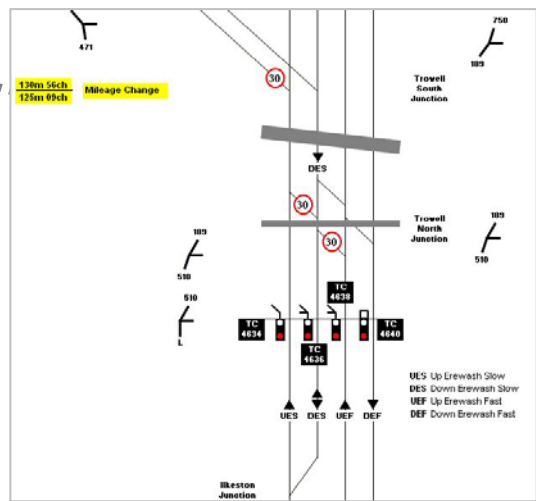

Route Information System

North Erewash 1A

Computerised Route Learning

- Linking video and route maps
- Runs from computer, DVD or on web
- Index and easy access to route information
- Complete route library system
- No setup or licensing
- Routes easily added or removed
- Allows copy and paste to other applications
- Integrate existing DVD's and/or maps
- Works on all windows PC's with XP

E Learning for the future

For more information email david.reed@trackaccessservices.co.uk
 Track Access Services Limited
 St. Christopher House, 126 Ridge Road,
 Letchworth Garden City, Hertfordshire, SG6 1PT
 Tel: +44 (0)7866 880323
www.trackaccessservices.co.uk