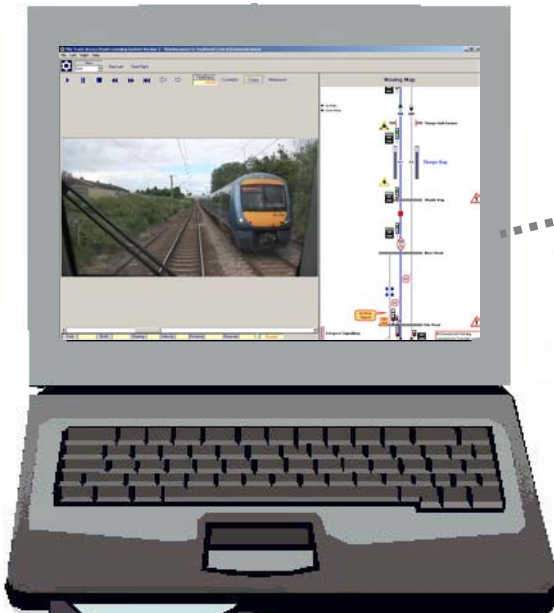

# KeyRoutes

**KeyRoutes** are a convenient new way to carry smaller numbers of routes from your Track Access ComputerRoutes library. Easy to store and light weight USB keys allow you to carry your TA Route Learning Systems everywhere you go. Plug and Play into any computer or laptop using a USB. Systems can be loaded onto the key, and played via the Route Library program giving an easy access to the complete Driver Training Package, in a light weight format.

Key Routes are available in 2GB, 4GB, 8GB & 16GB formats

## FEATURES

- Easy to carry ComputerRoutes
- Moving map synchronisation with video
- Index and easy access to route information
- All normal video controls + full screen replay
- No setup or licensing
- Allows copy and paste to other applications
- Works on all Microsoft Windows PC's