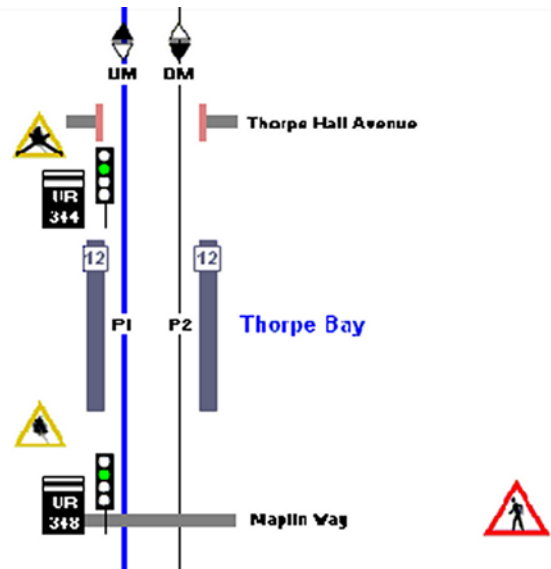

# KeyRoutes

**KeyRoutes** are a convenient new way to carry smaller numbers of routes from your Track Access ComputerRoutes library. Easy to store and light weight USB keys allow you to carry your TA Route Learning Systems everywhere you go. Plug and Play into any computer or laptop using a USB. Systems can be loaded onto the key, and played via the Route Library program giving an easy access to the complete Driver Training Package, in a light weight format.

Key Routes are available in 2GB, 4GB, 8GB & 16GB formats