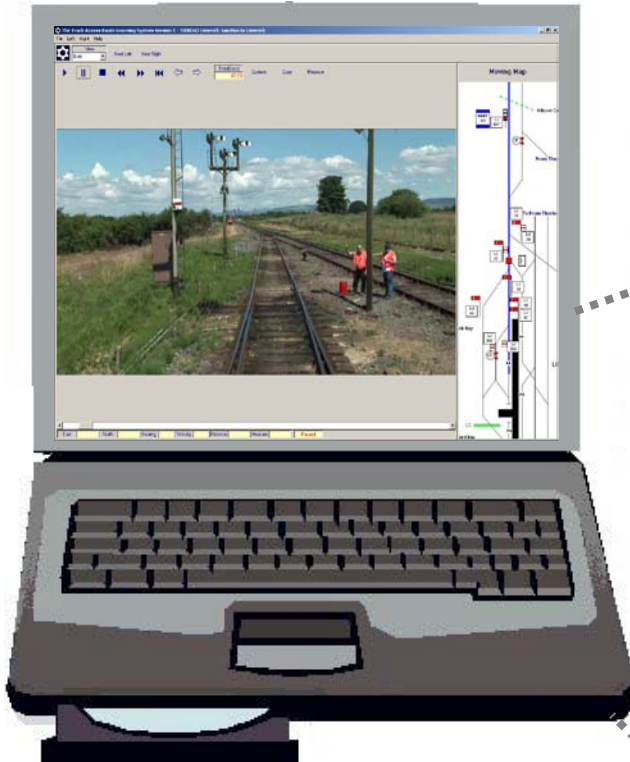

# RouteBox

## RouteBox

RouteBox is the way to share and distribute Track Access ComputerRoutes. Routes are copied to this external Hard Disc Drive. It is a USB drive which contains multiple Track Access ComputerRoutes and a Library program for easy access. It is a flexible way to share and distribute routes within an organisation. RouteBoxes can be attached to a PCs or servers and shared locally. Video delivery can be network hungry and the RouteBox is a perfect way to deploy all your media training, in a single box.

## FEATURES

- Store all routes on a single drive
- Easy way to distribute full system training
- Connect to any PC or laptop with USB2
- Route library system index to routes
- No setup or licensing
- Routes easily added or removed
- Uses Track Access Player software
- Allows copy and paste to other applications
- Suitable for kiosk operation