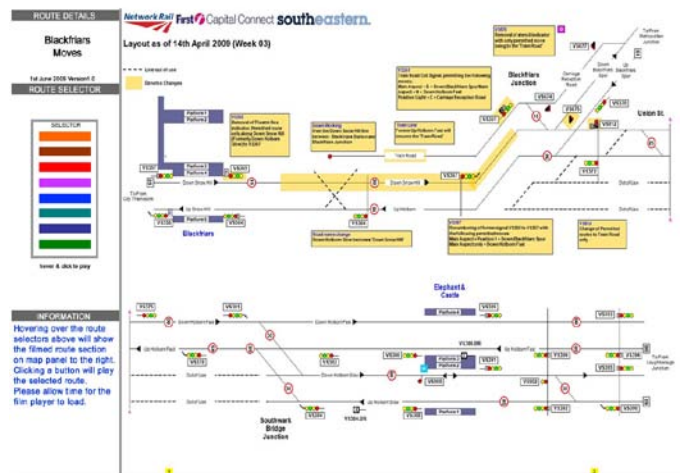

INTERNET

WebRoutes

WebRoutes

WebRoutes are available via the Track Access Route Learning Platform website. Visit the site and play routes in WINDOWS, FLASH or MP4 format. User login provides secure access to industry areas. A good internet connection and computer are required, some routes are up to 100Mb. Internet delivery provides a single point solution and ensures latest route information is always available. Downloaded routes can be stored and played from the local cache. The Route Learning Platform website also features interactive shunts, route maps and computer based training. The site is hosted by the Track Access server which is a great place to share route safety training information.

TRY IT ONLINE NOW

Login is not required to try site in public area, if your TOC logo appears call us for username and password login details.

www.trackaccess.net/win

FEATURES

- Video routes in WIN, FLASH and MP4 format
- Operator logins for secure access
- Routes are at x3 filmed speed
- Good internet connection & computer needed
- A great place to share route information
- Site also features route & interactive maps
- CBT route assessments available online
- Easy single point delivery
- Ideal for multi site training requirements